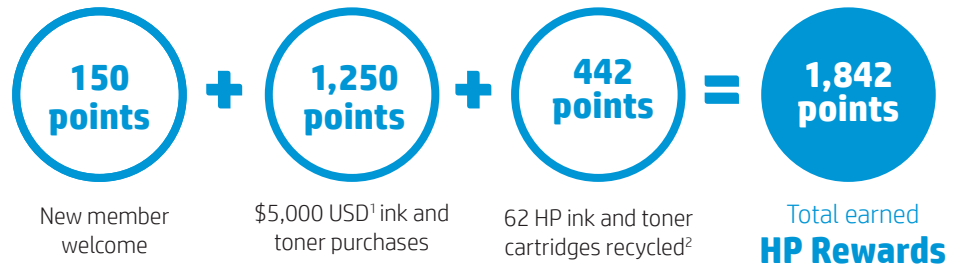

How fast can I earn points?

Resources

PurchasEdge Support Center
purchasedge.com
support@purchasedge.com
8 a.m. to 6 p.m. (ET)
Phone: 1-888-264-6599

How do I get started?

Enroll now at purchasedge.com/join/laserline and receive a welcome gift of 150 points the first time you log in.

¹ Canadian-dollar equivalent changes; see posted quarterly exchange rate at purchasedge.com

² Point values awarded for recycling depend on number/type of HP cartridges and shipment method; see point values at purchasedge.com/recycle.

If you are a public sector employee, it is critical that you verify the ethics code, laws and/or regulations that govern your ability to accept things of value from companies with which you conduct business. Please obtain the necessary approval from your organization before accepting any item of value from HP.

The most current list of available products and their point values is at purchasedge.com/redeem.

Content subject to change, visit purchasedge.com for the latest program information.

© Copyright 2018 HP Development Company, L.P. The information contained herein is subject to change without notice.